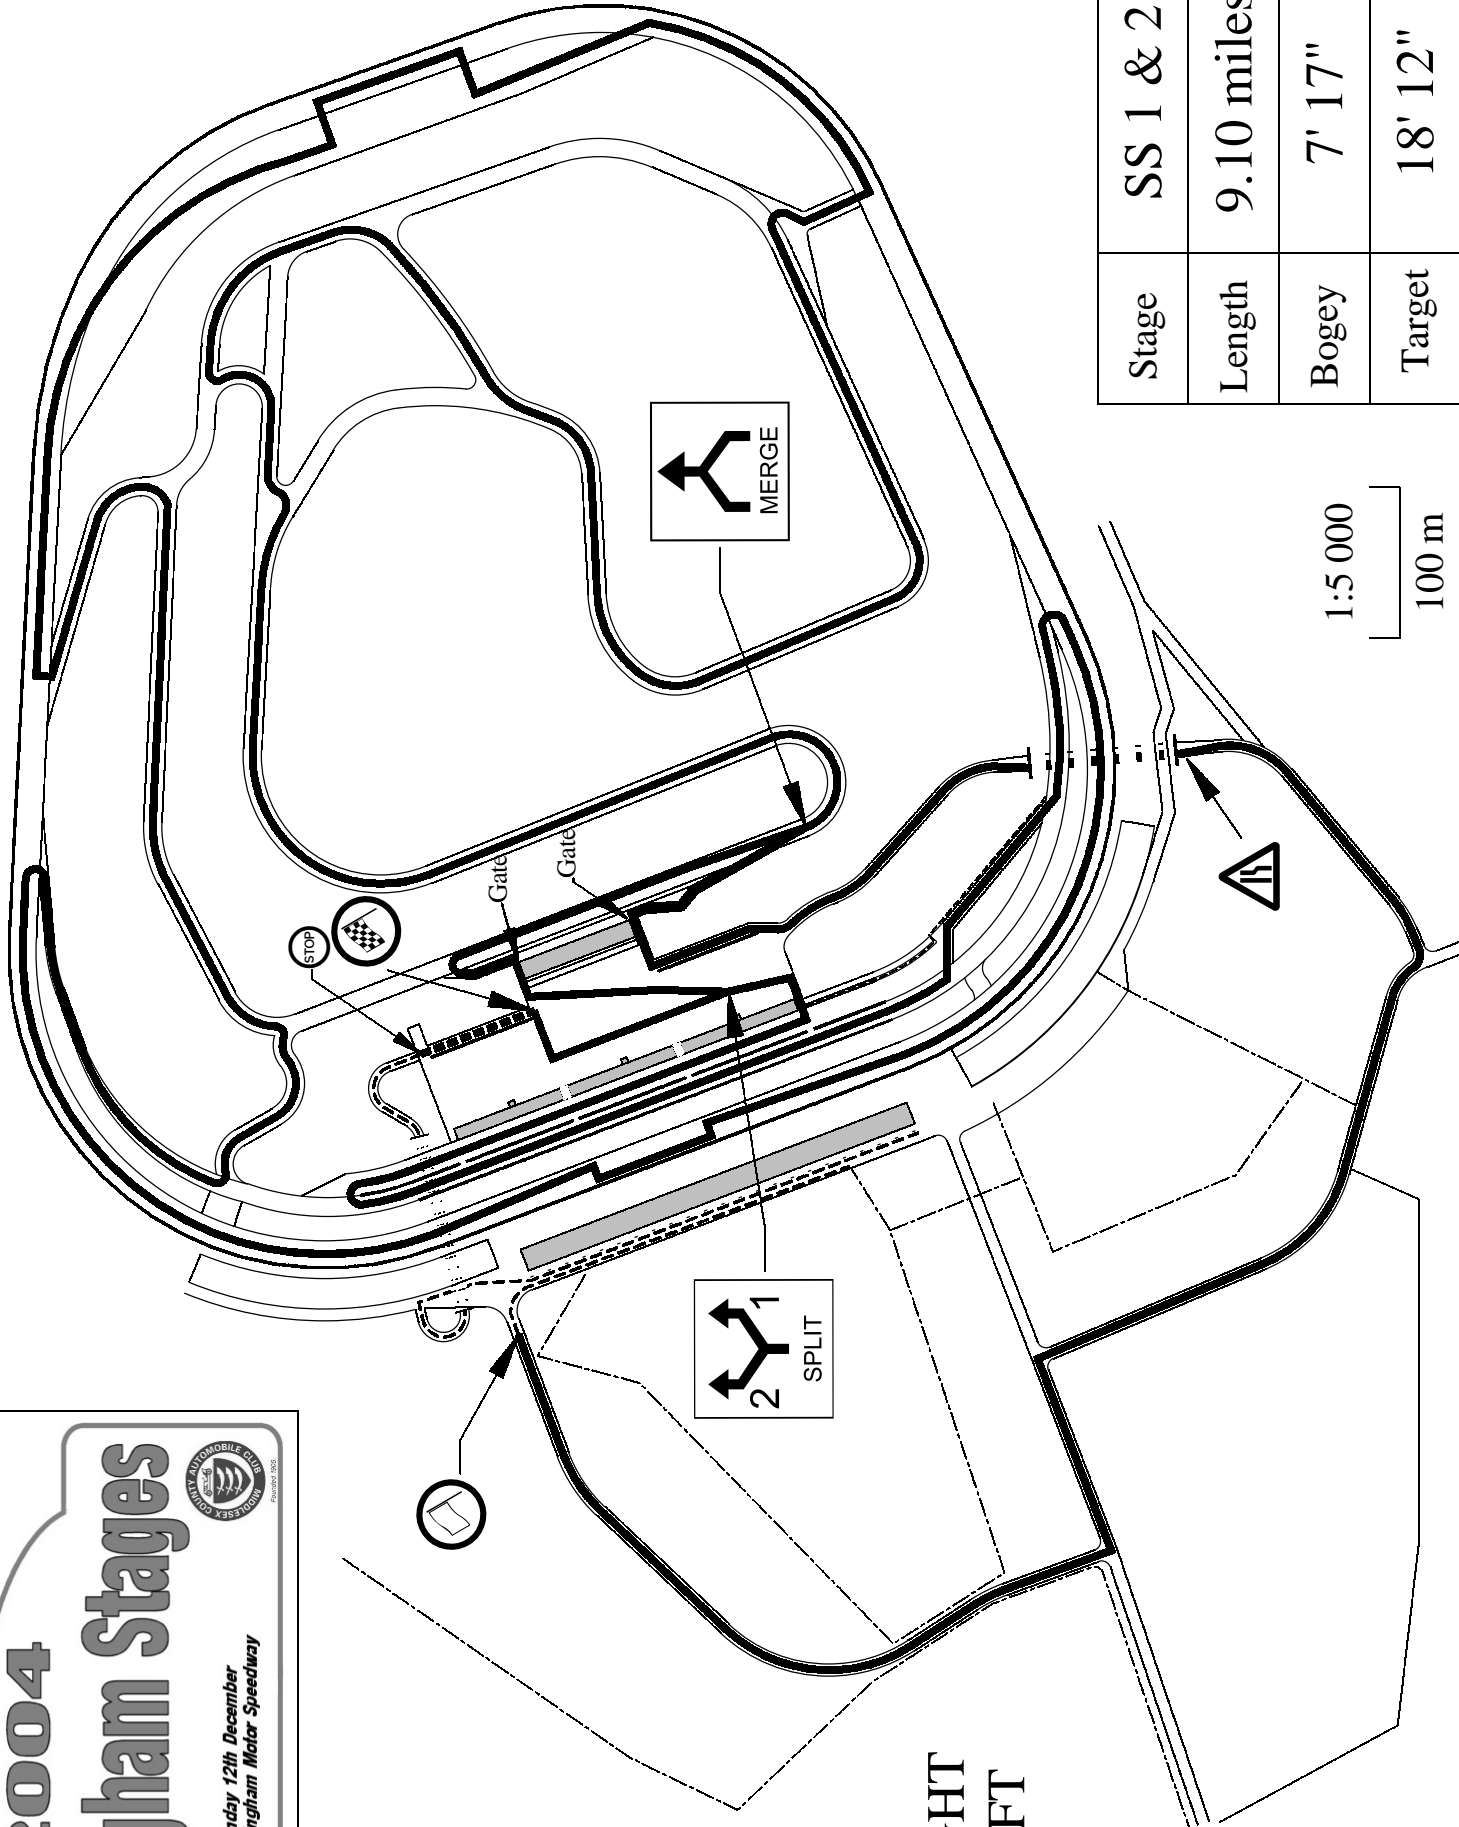

2004

Rockingham Stages

Sunday 12th December
Rockingham Motor Speedway

SPLIT

1st lap RIGHT

2nd lap LEFT

Stage	SS 1 & 2
Length	9.10 miles
Bogey	7' 17"
Target	18' 12"